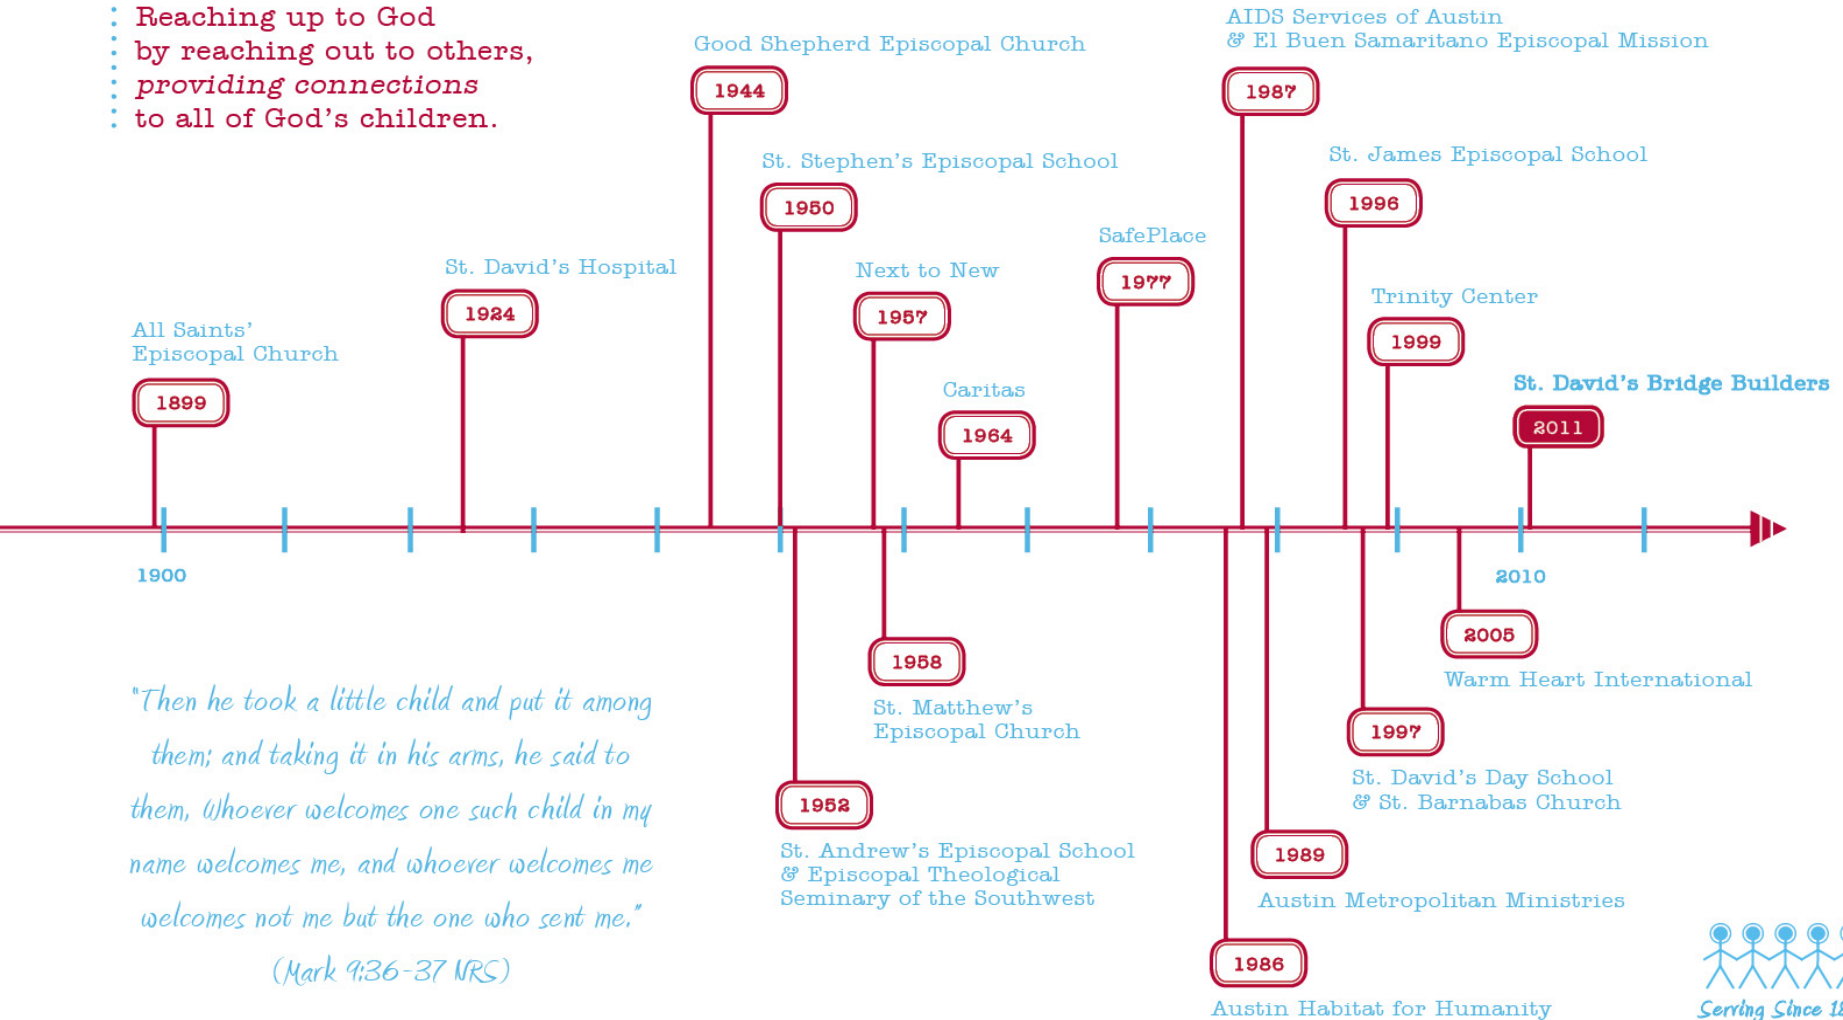

St. David's

Outreach Milestones

Reaching up to God
by reaching out to others,
providing connections
to all of God's children.

"Then he took a little child and put it among them; and taking it in his arms, he said to them, Whoever welcomes one such child in my name welcomes me, and whoever welcomes me welcomes not me but the one who sent me."

(Mark 9:36-37 NRS)